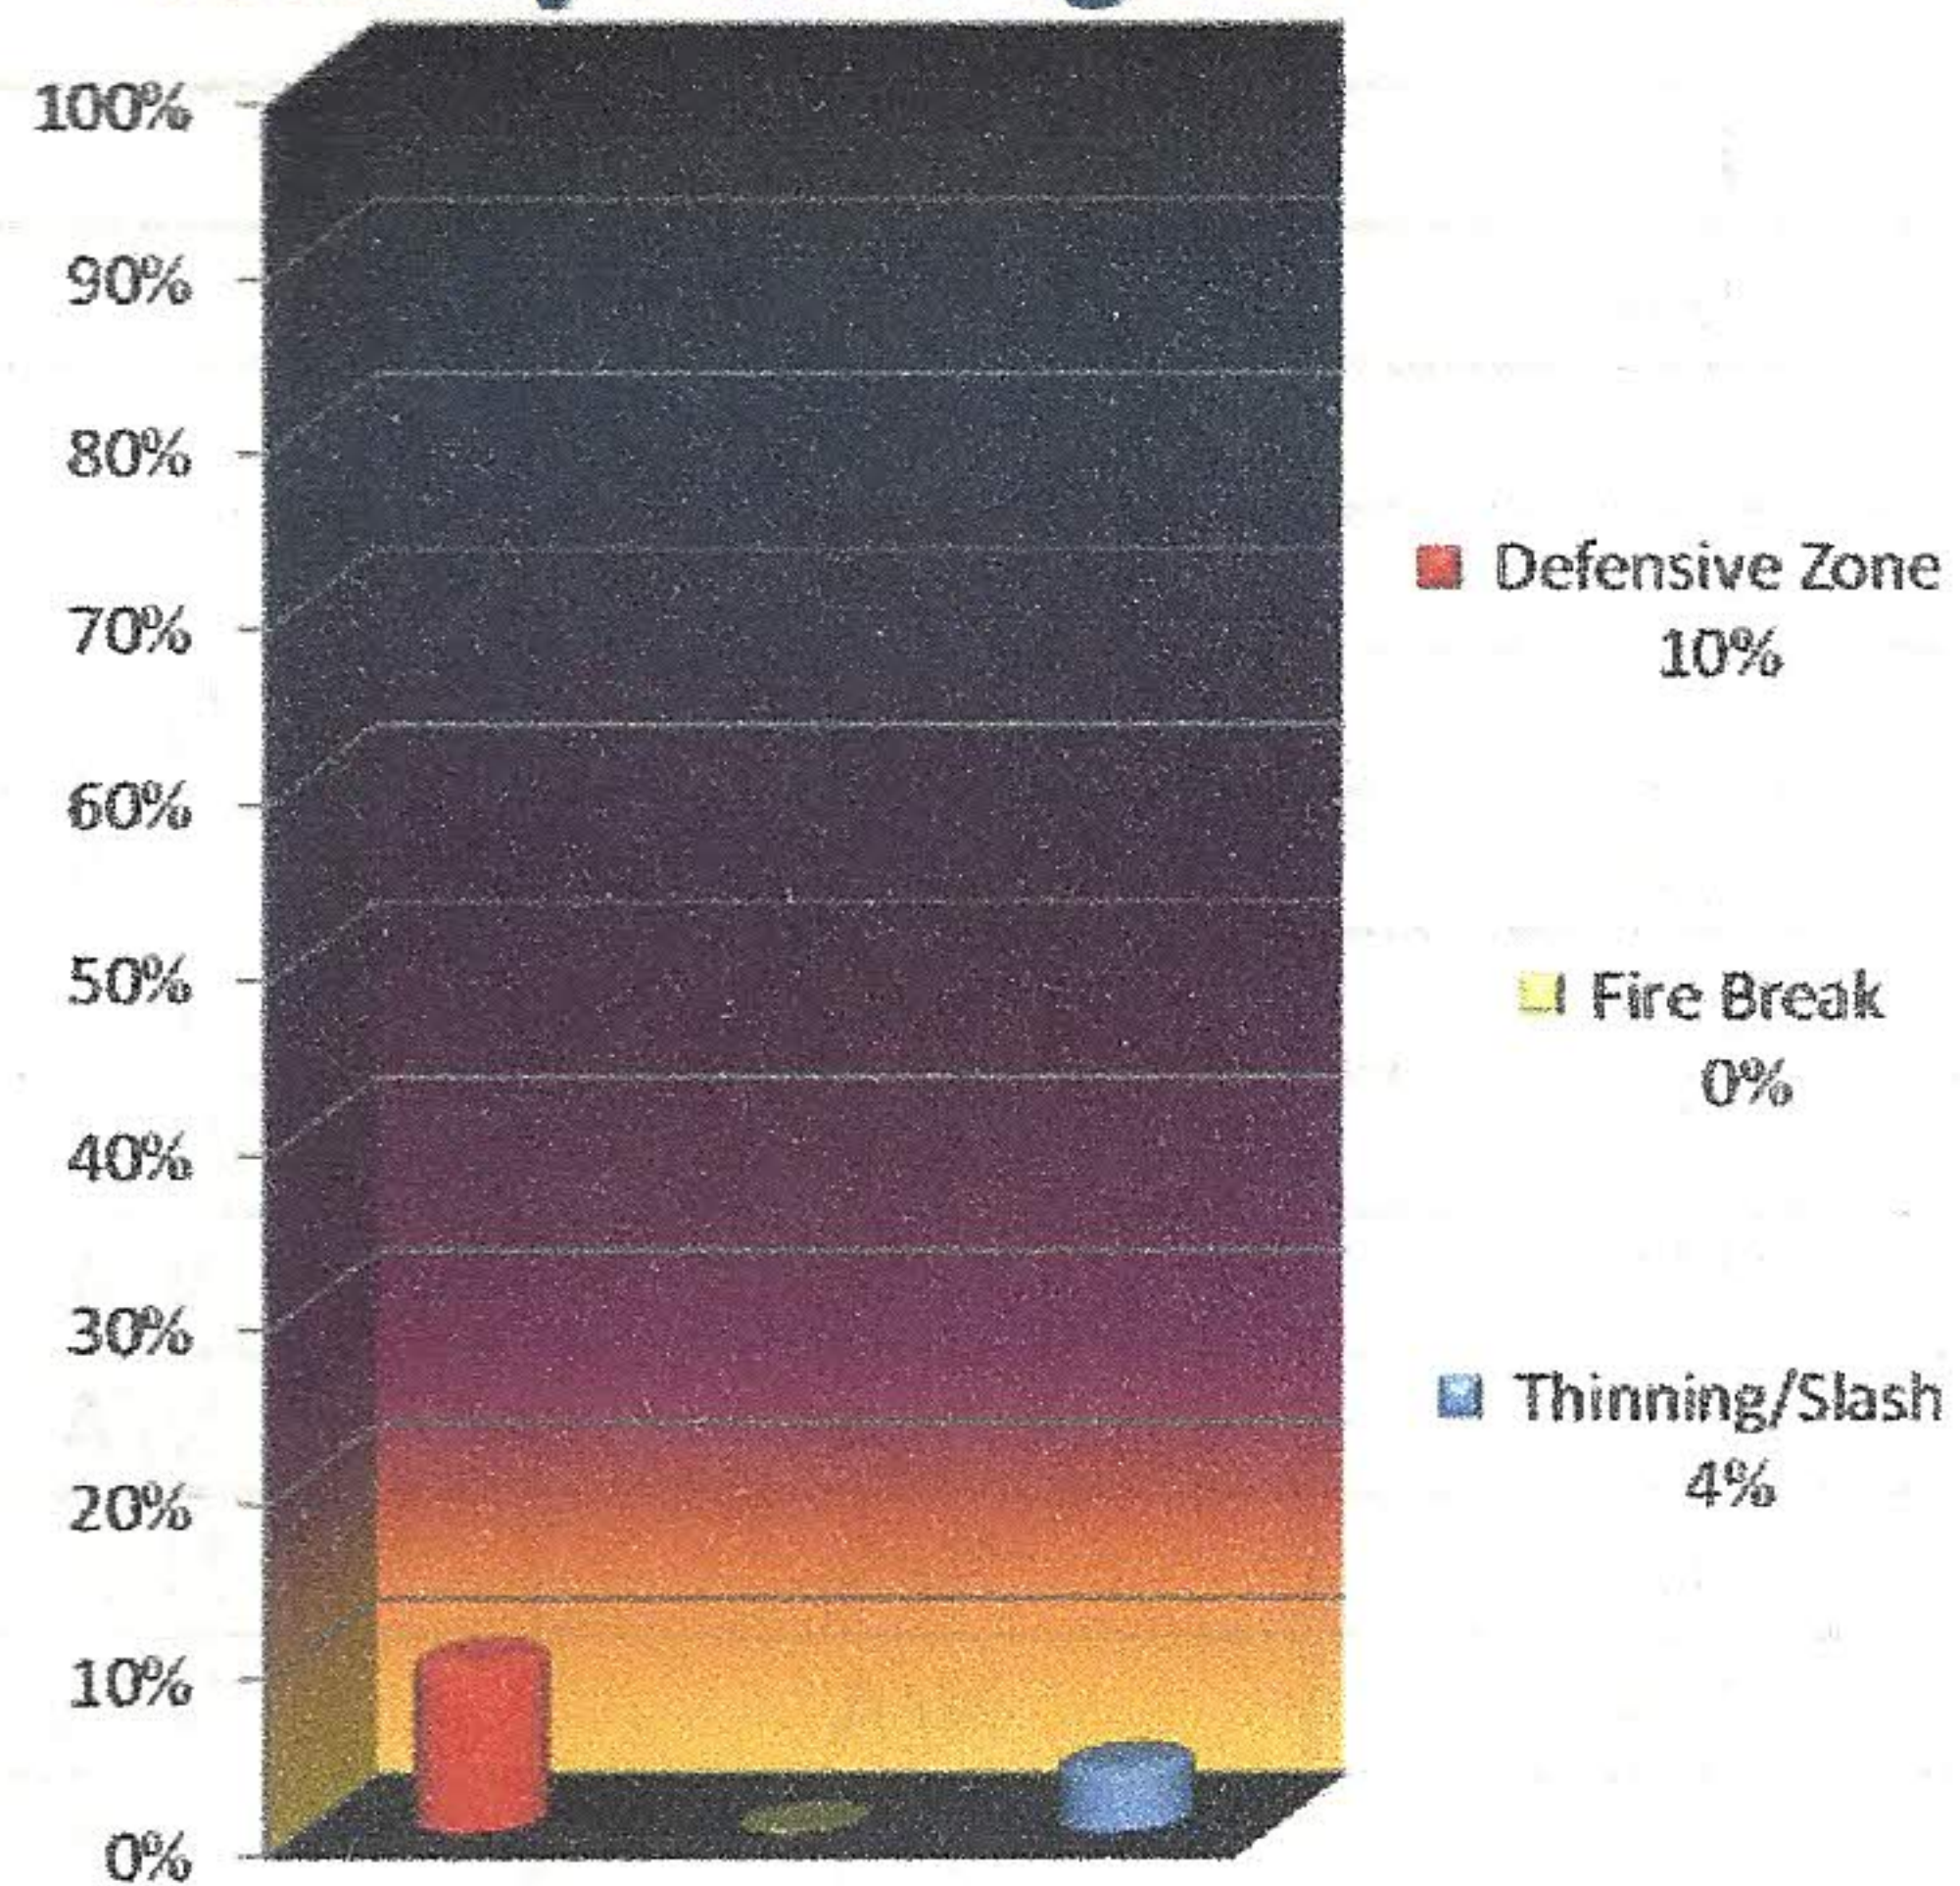

2008

Forestry Plan Progress

2011