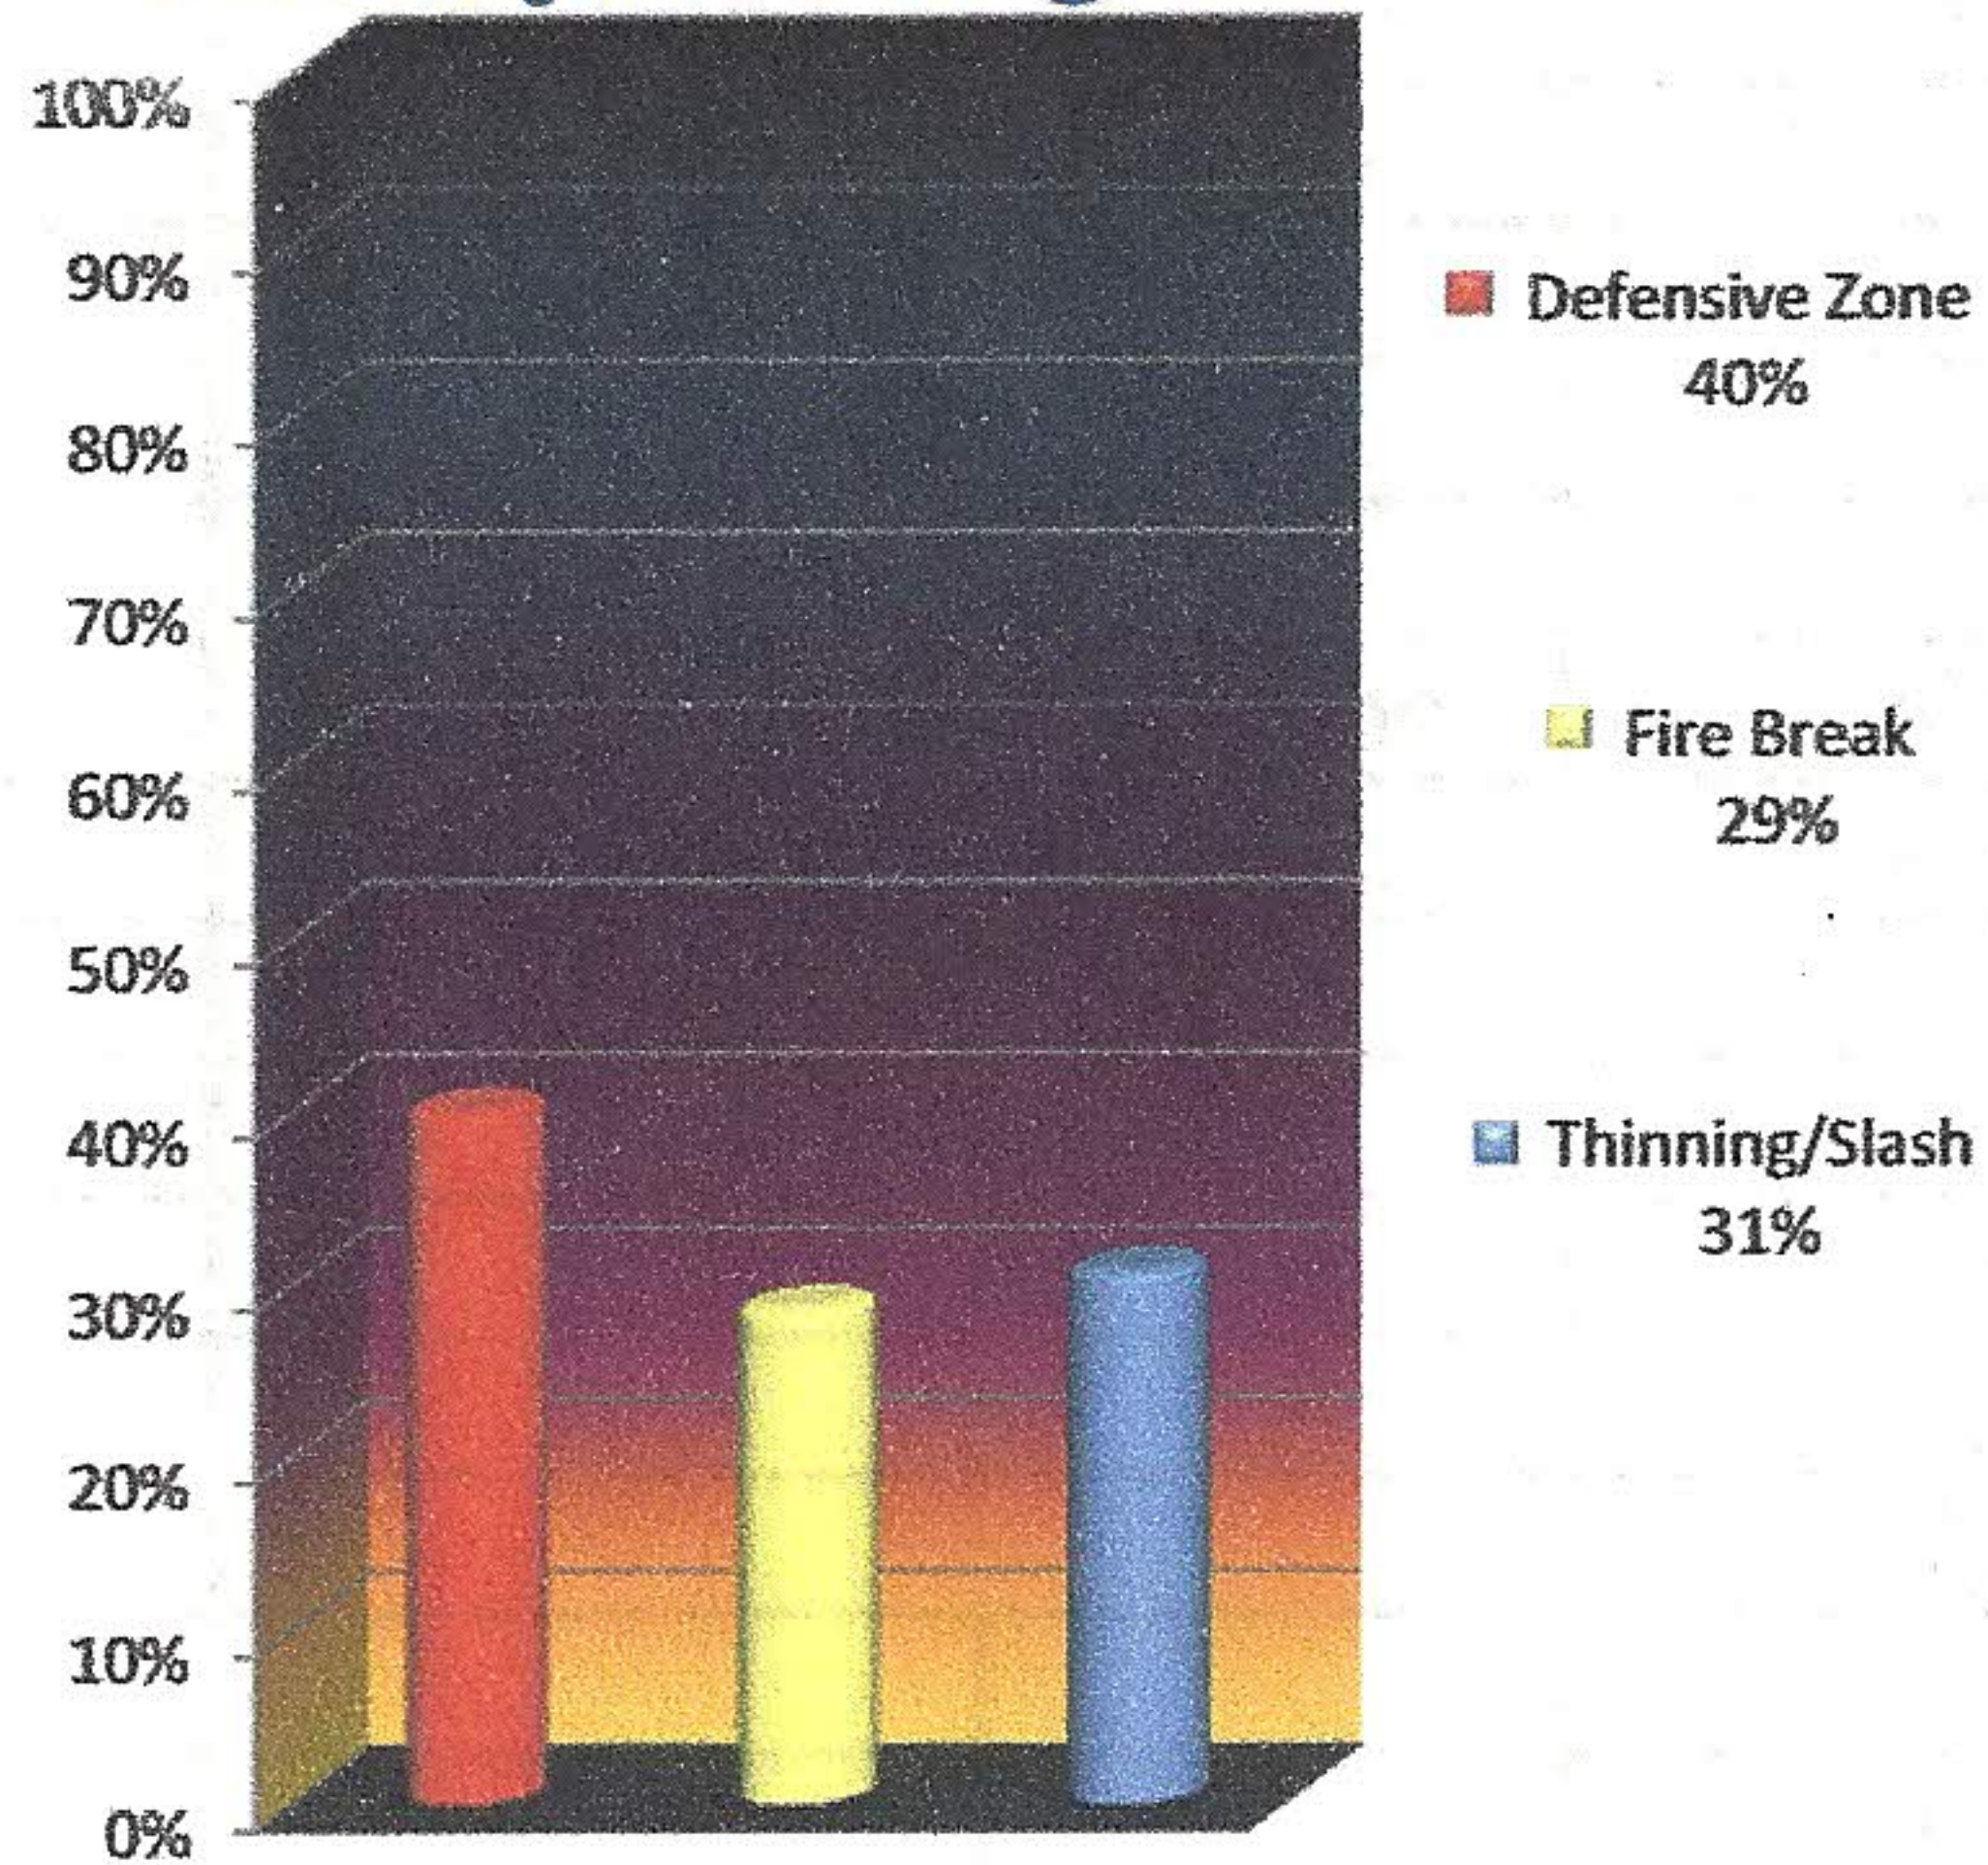

Forestry Plan Progress

**Forestry Plan
Overall Progress**